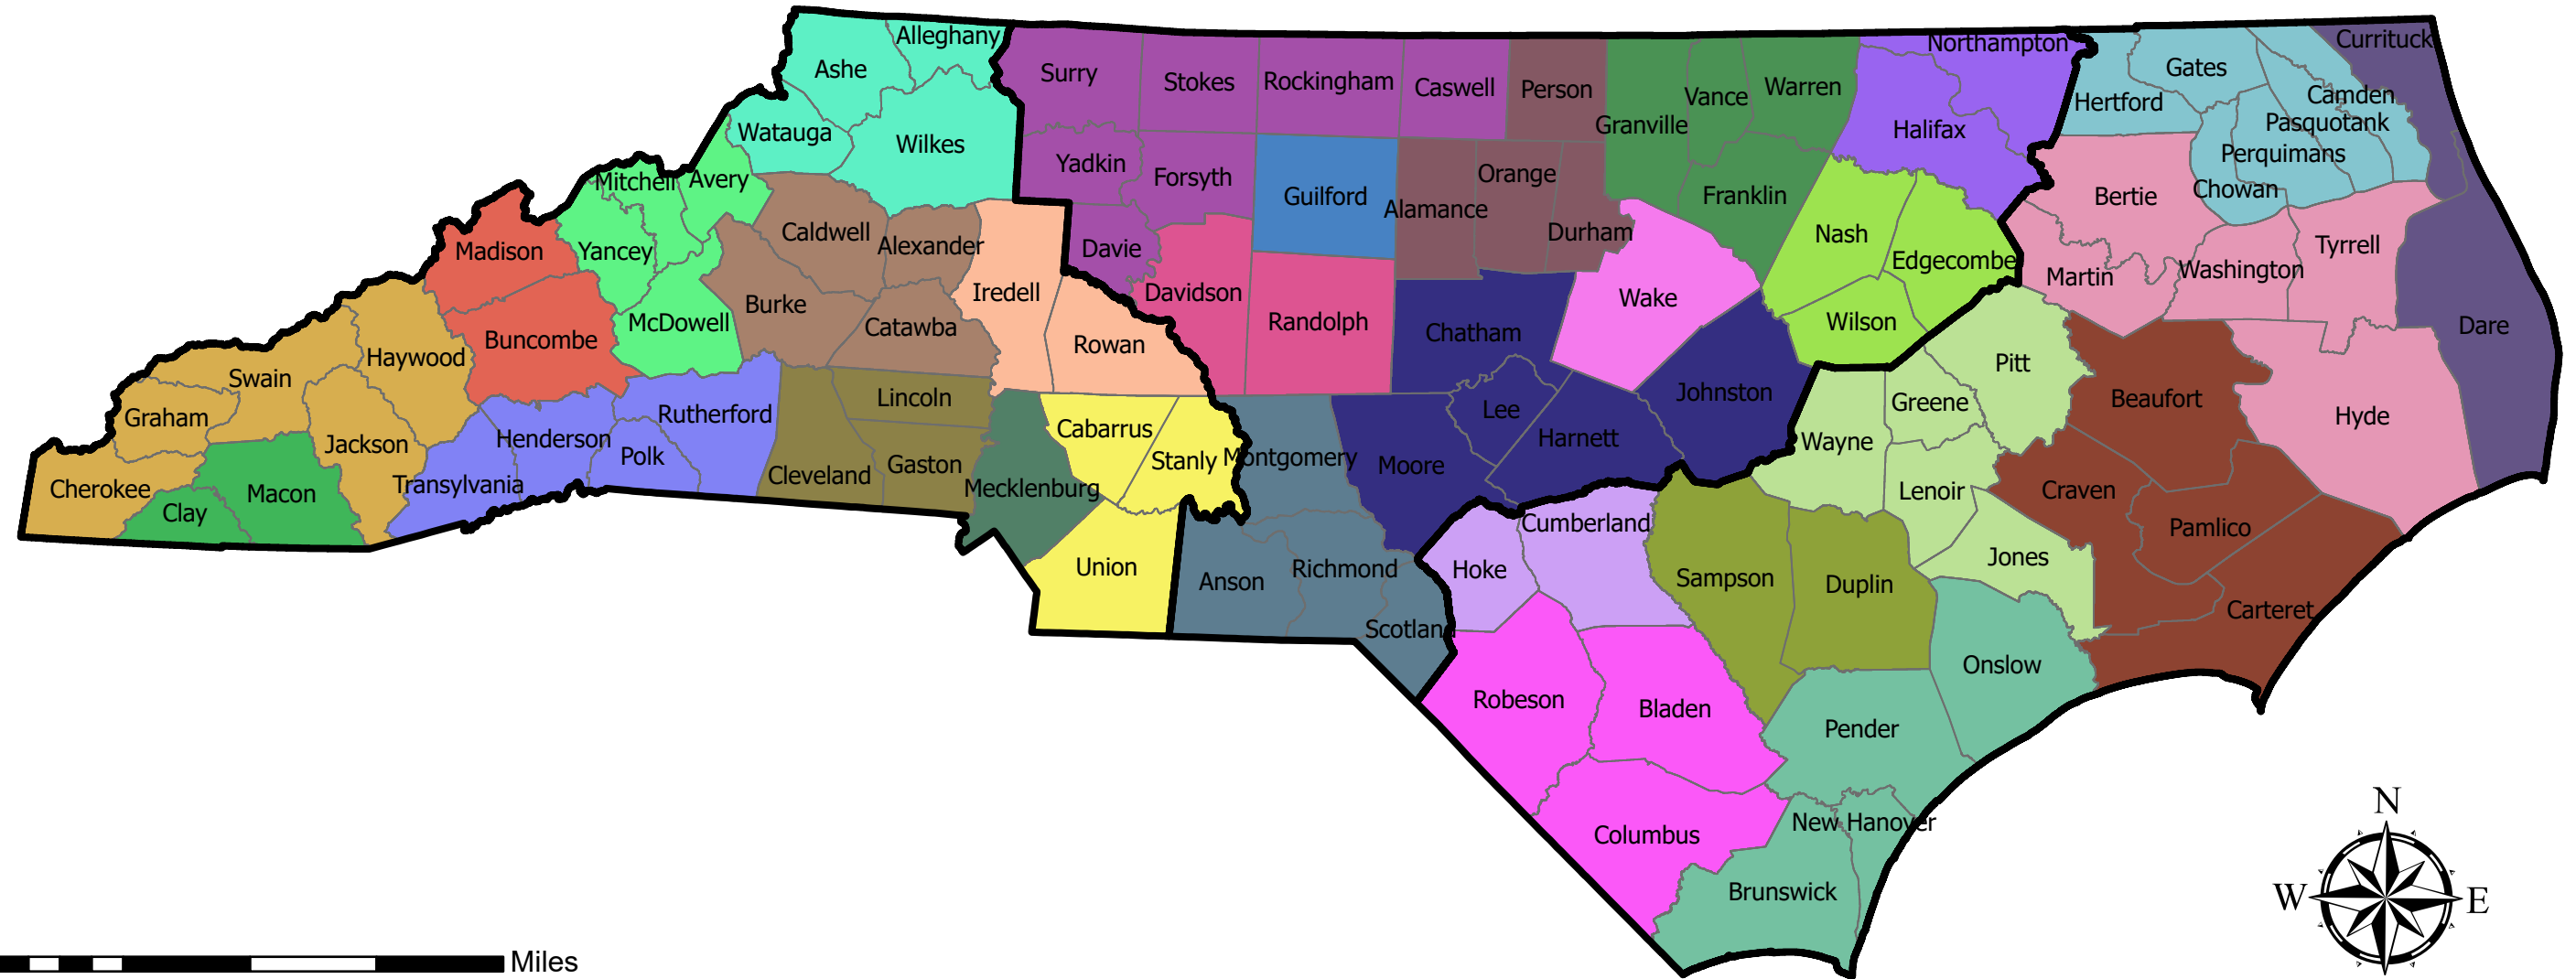

# Regional Mitigation Plans

## Legend

Albemarle Regional Plan: 6/17/2025	Cleveland, Gaston, Lincoln Regional Plan: 5/28/2025	High Country Regional Plan : 5/18/2027	Northeastern NC Regional Plan: 4/12/2026	South Mountain Regional Plan: 7/19/2025
Bladen, Columbus, Robeson Regional Plan : 10/6/2025	Cumberland, Hoke Regional Plan: 6/22/2026	Iredell, Rowan Regional Plan: 7/23/2025	Outer Banks Regional Plan: 6/9/2025	Southeastern NC Regional Plan: 4/18/2026
Buncombe, Madison Regional Plan: 6/20/2026	Davidson, Randolph Regional Plan: 10/29/2025	Mecklenburg County MJ Plan: 11/22/2025	Pamlico Sound Regional Plan : 6/15/2025	Tar River Regional Plan: 6/7/2026
Cabarrus, Stanly, Union Regional Plan: 6/16/2025	Eno Haw Regional Plan: 9/21/2025	Nash, Edgecombe, Wilson Regional Plan: 11/5/2025	Pee Dee Lumber Regional Plan : 9/21/2027	Toe River Regional Plan: 3/11/2026
Cape Fear Regional Plan: 2/22/2026	Guilford County MJ Plan: 1/19/2026	Neuse River Regional Plan: 9/17/2025	Sampson, Duplin Regional Plan: 4/22/2026	Unifour Regional Plan: 3/26/2025
Clay, Macon Regional Plan: 7/15/2026	Halifax, Northampton Regional Plan: 8/11/2026	North Piedmont Regional Plan : 9/30/2025	Smokey Mountain Regional Plan : 5/20/2023	Wake County MJ Plan: 12/2/2024