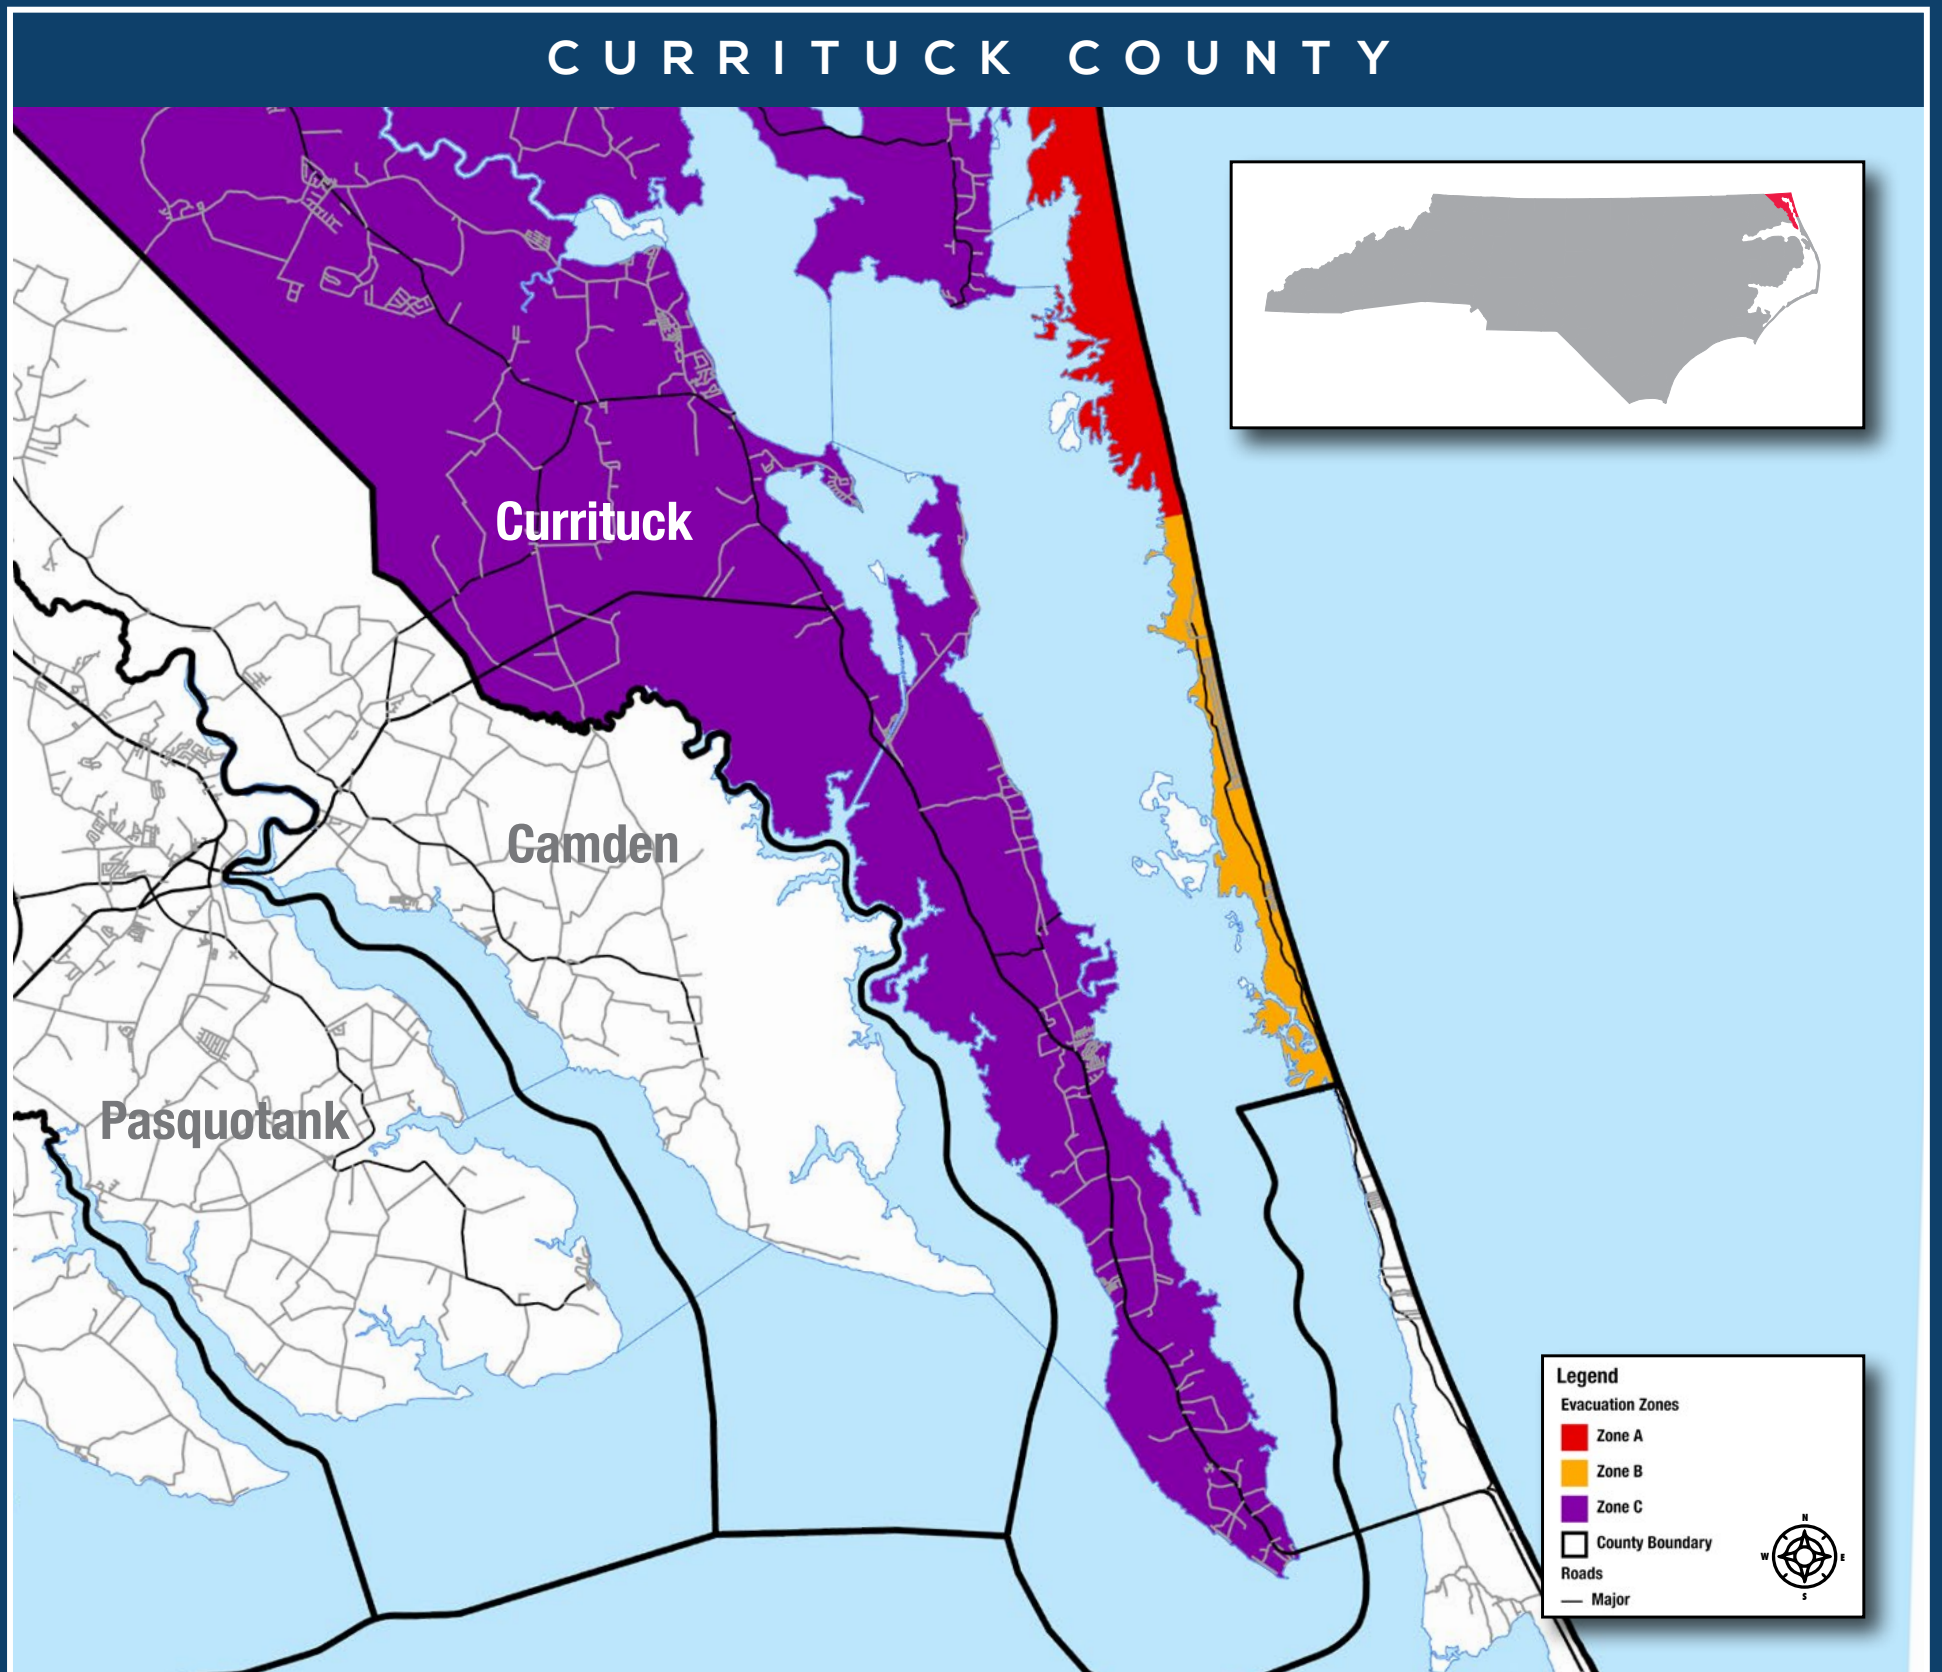

KNOW YOUR ZONE

In an emergency, local officials will order evacuations using zones to keep your family safe. These zones highlight areas most at risk to impacts from hurricanes, tropical storms, and other hazards.

Find your evacuation zone where you live, work or play.
KNOWYOURZONE.NC.GOV

 @CurrituckGovernment

 @CurrituckGov