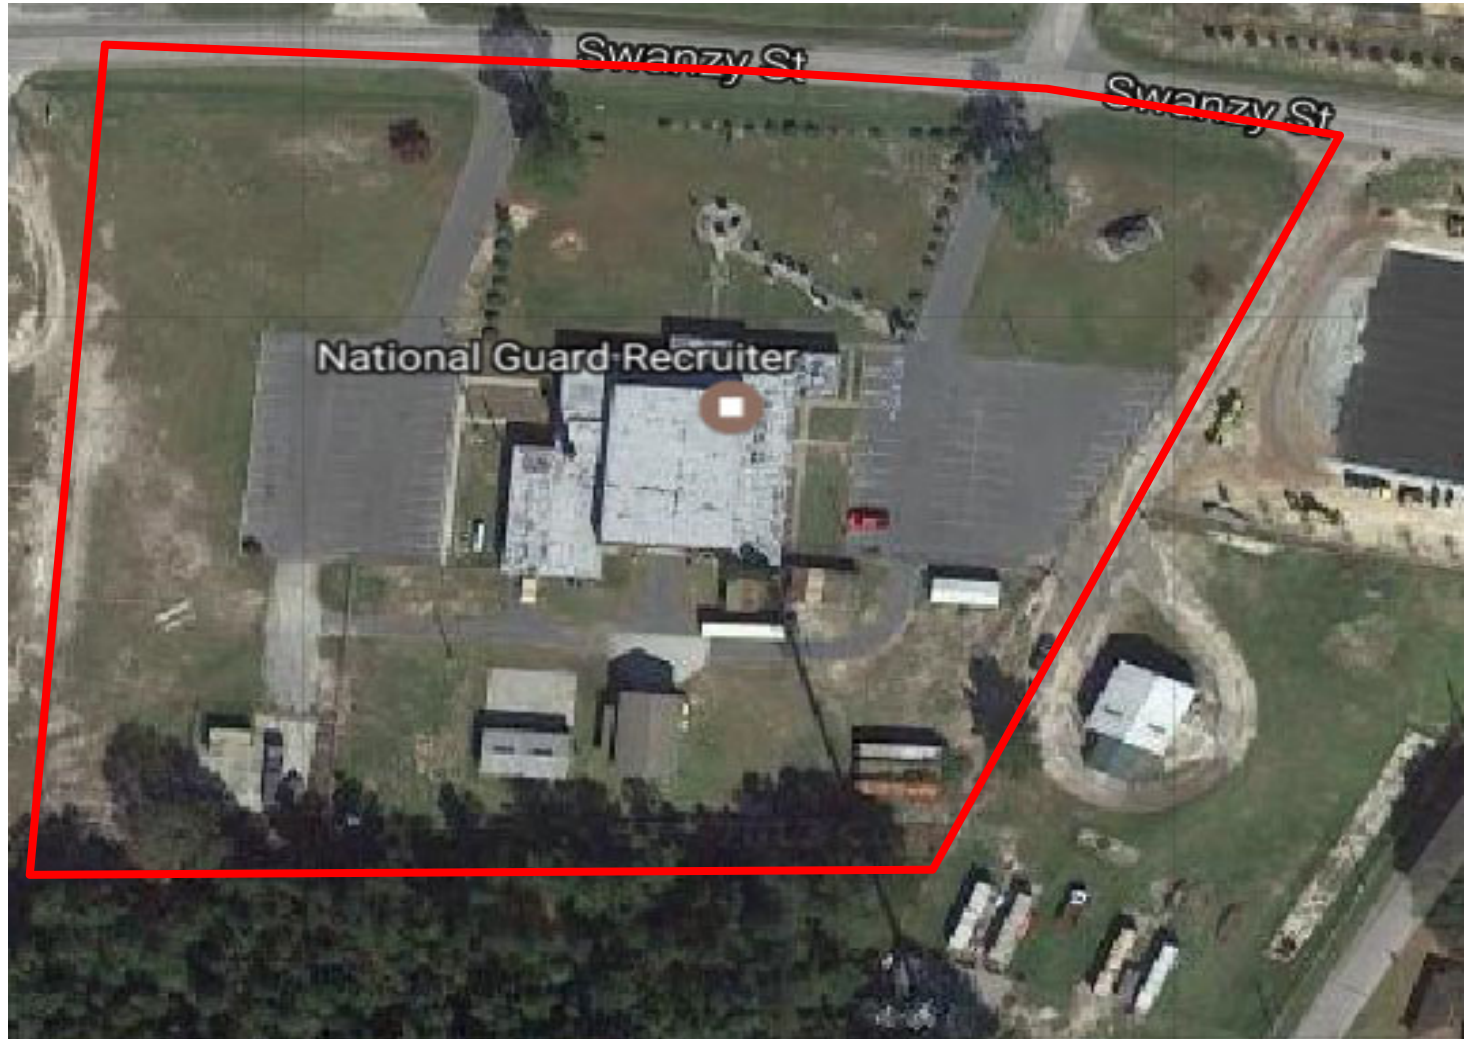

# North Carolina National Guard Elizabethtown Lawn Care Region

- Elizabethtown
- Lumberton
- Whiteville

Total Area: 6.49 ac  
Lawn Area: 4.03 ac

Total Area: 4.58 ac  
Lawn Area: 1.0 ac

Total Area: 5.56 ac  
Lawn Area: 2.9 ac