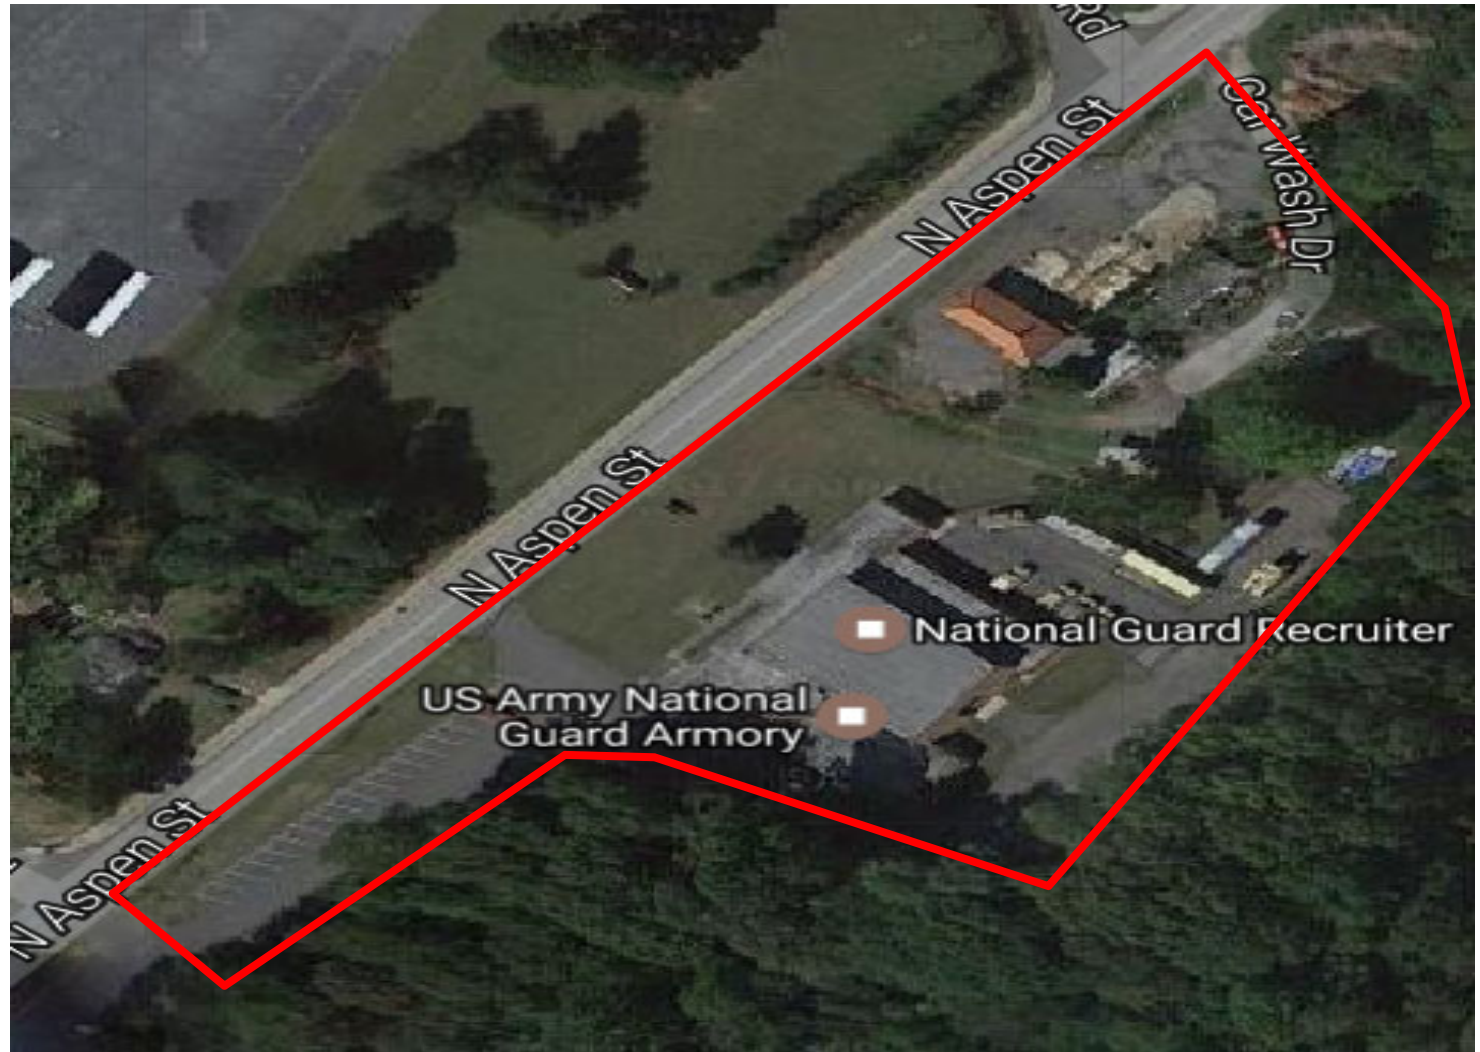

Lincolnton Site A (BTRY A/1-113th FA)

Address 1224 North Aspen St, Lincolnton, NC 28092

Phone

Facility Manager	SSG Craig	984-664-6000	EXT	11542
Alt Facility Mgr.	MSG Dalton	984-664-6000	EXT	14531