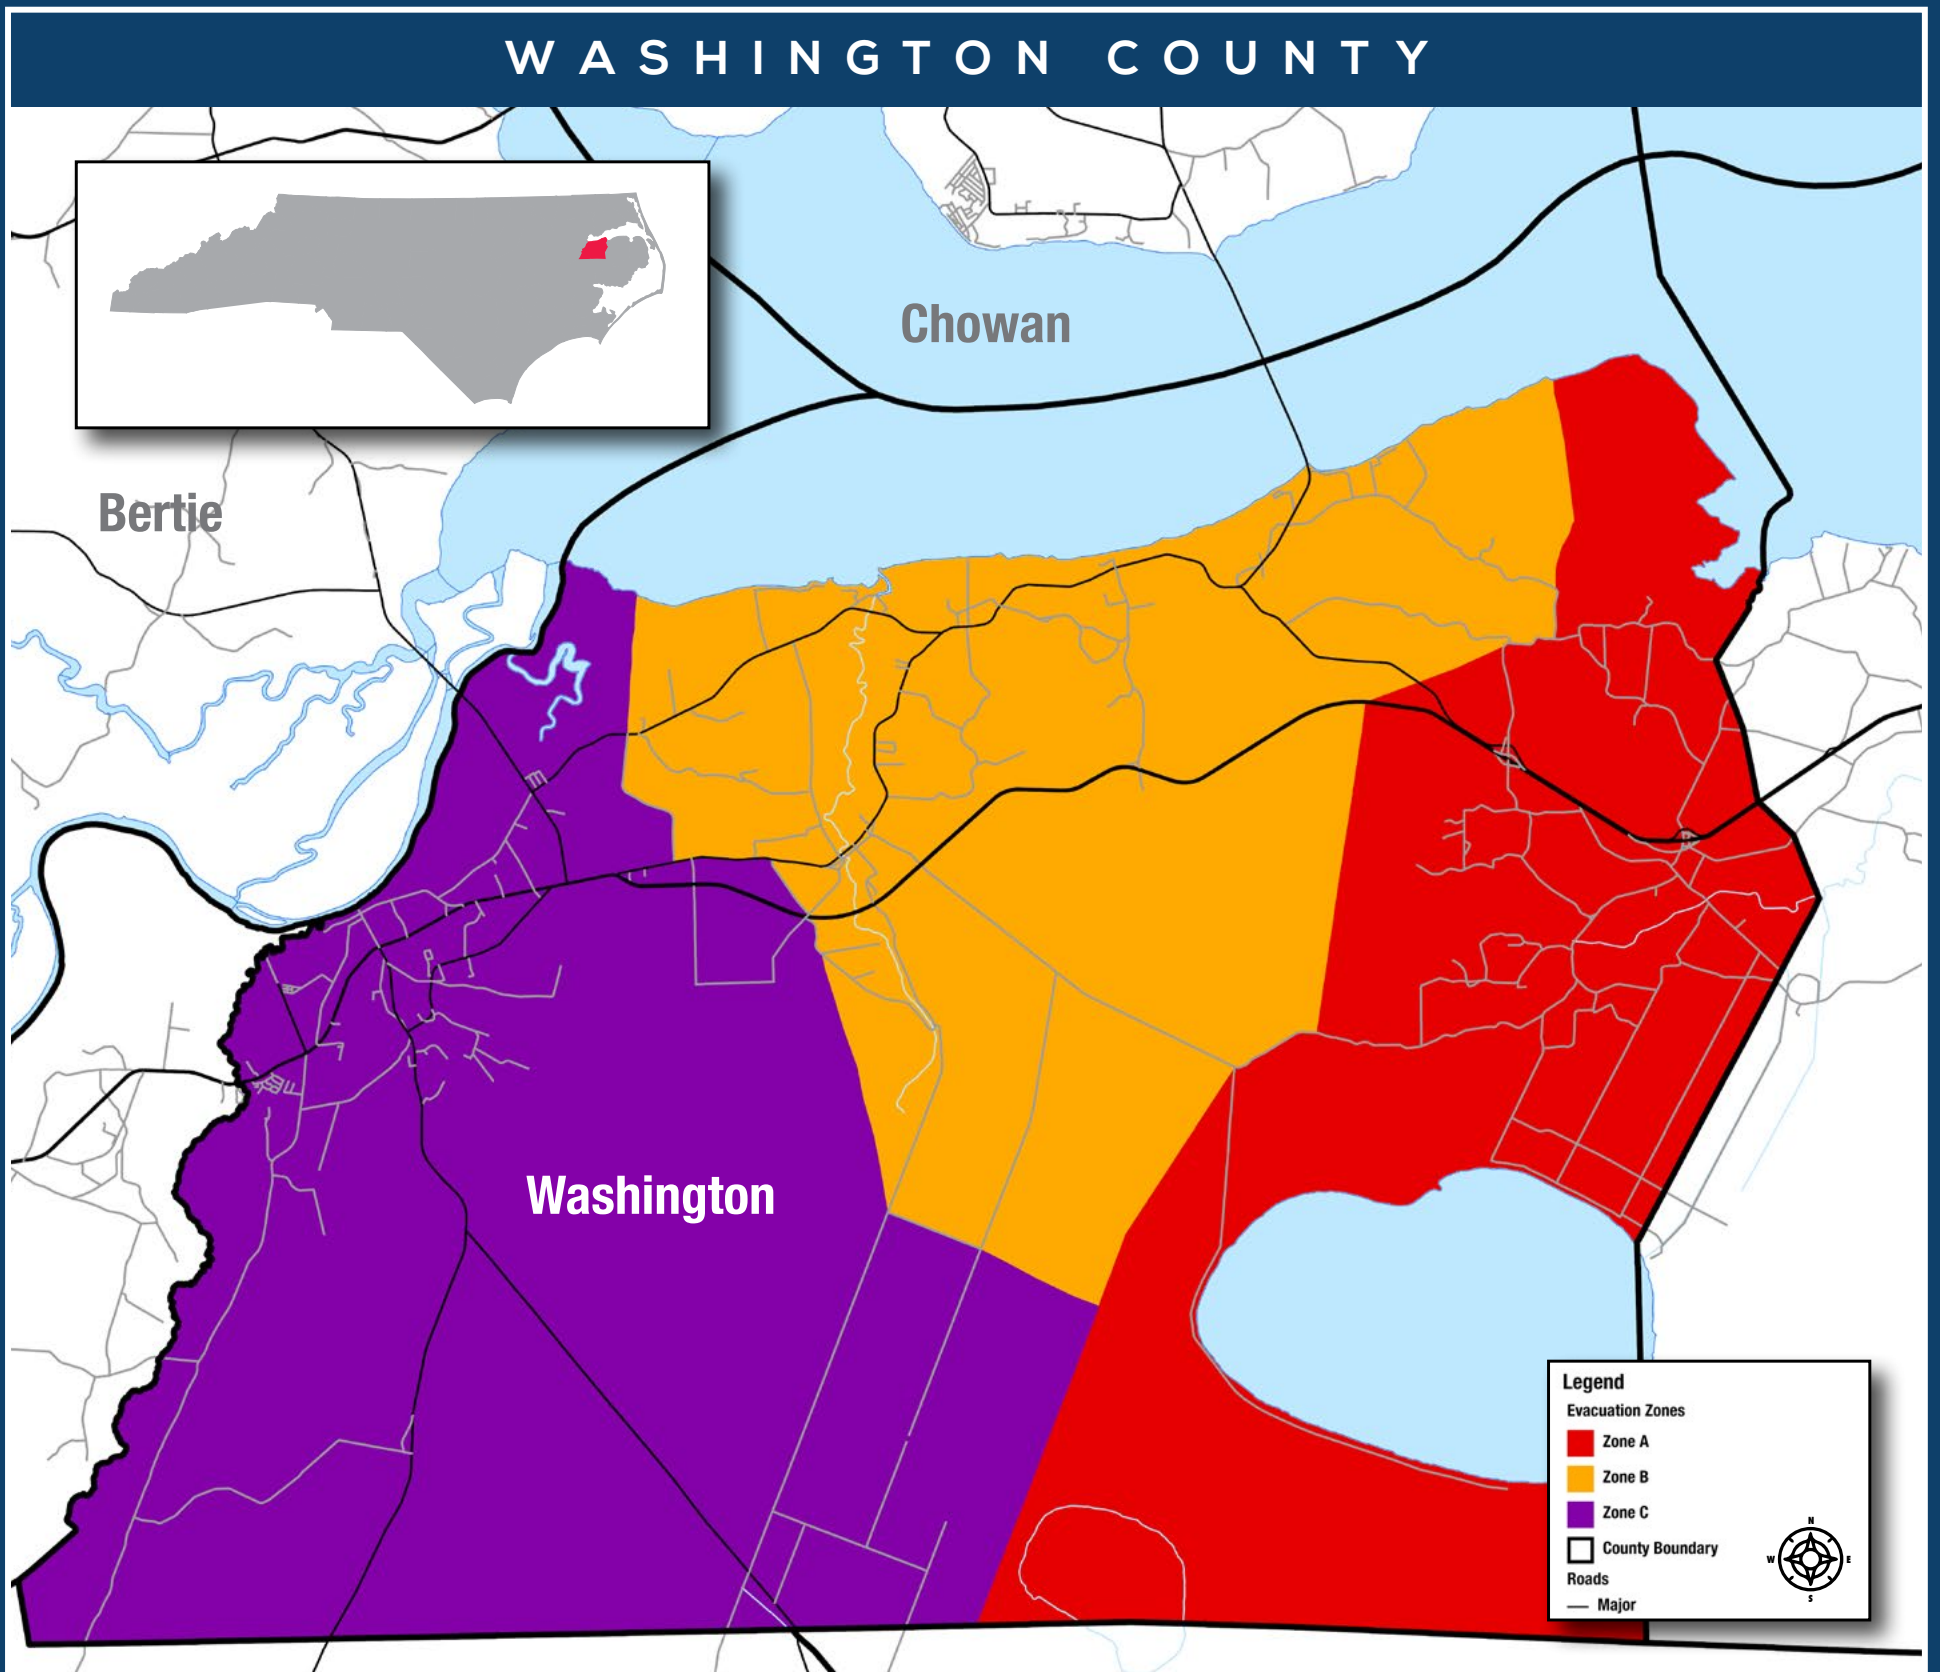

# KNOW YOUR ZONE

In an emergency, local officials will order evacuations using zones to keep your family safe. These zones highlight areas most at risk to impacts from hurricanes, tropical storms, and other hazards.

Find your evacuation zone where you live, work or play.  
**KNOWYOURZONE.NC.GOV**

@Washconc